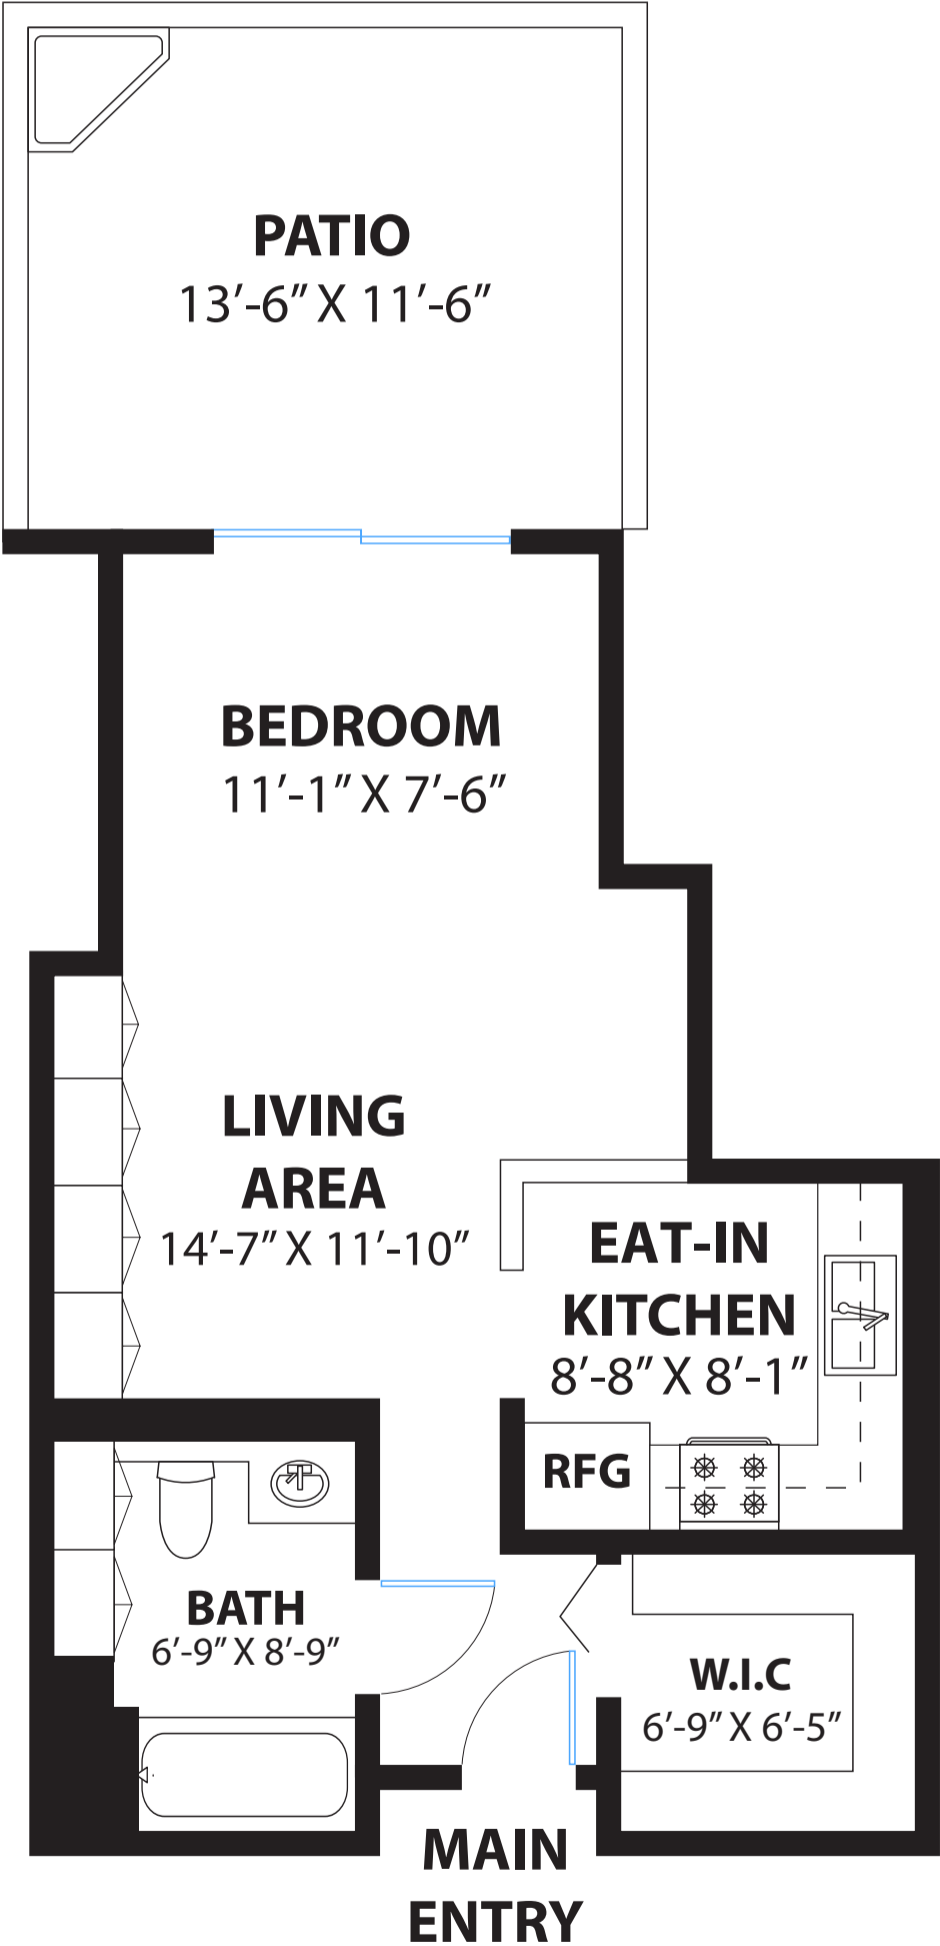

# 1483 SUTTER STREET #423

SAN FRANCISCO

DISCLAIMER: RENDERING BY OPEN HOMES PHOTOGRAPHY. ALL MEASUREMENTS ARE APPROXIMATE AND MAY NOT BE EXACT.  
DO NOT RELY ON THE ACCURACY OF THIS FLOOR PLAN WHEN DETERMINING THE PRICE OF A PROPERTY OR MAKING DECISIONS  
REGARDING BUYING OR SELLING OF PROPERTIES WITHOUT INDEPENDENT VERIFICATION.